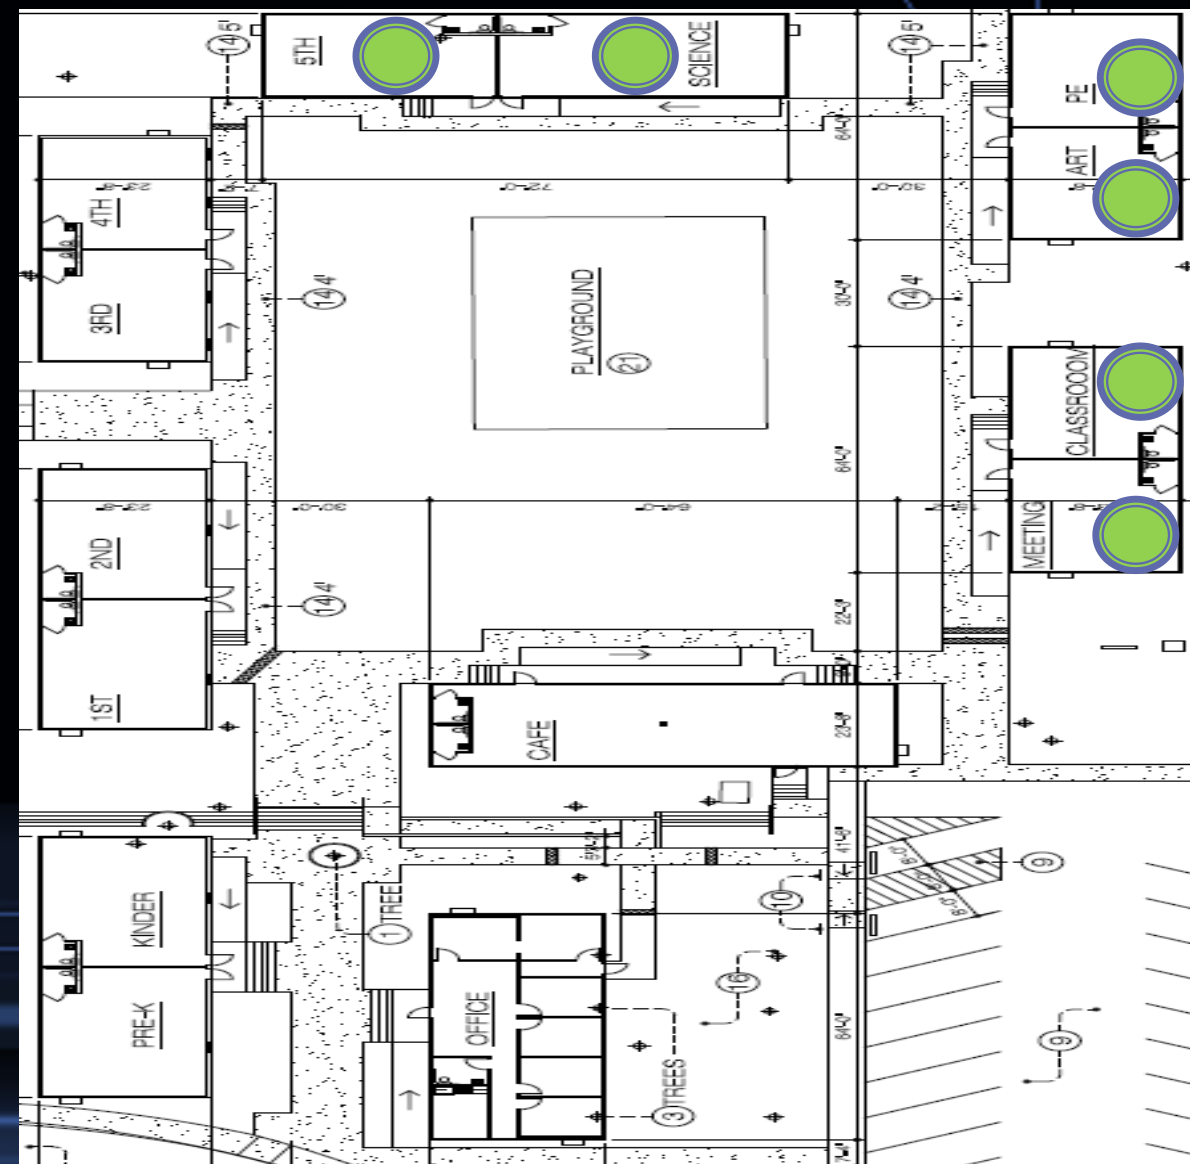

Laughlin Elementary STEM Magnet School