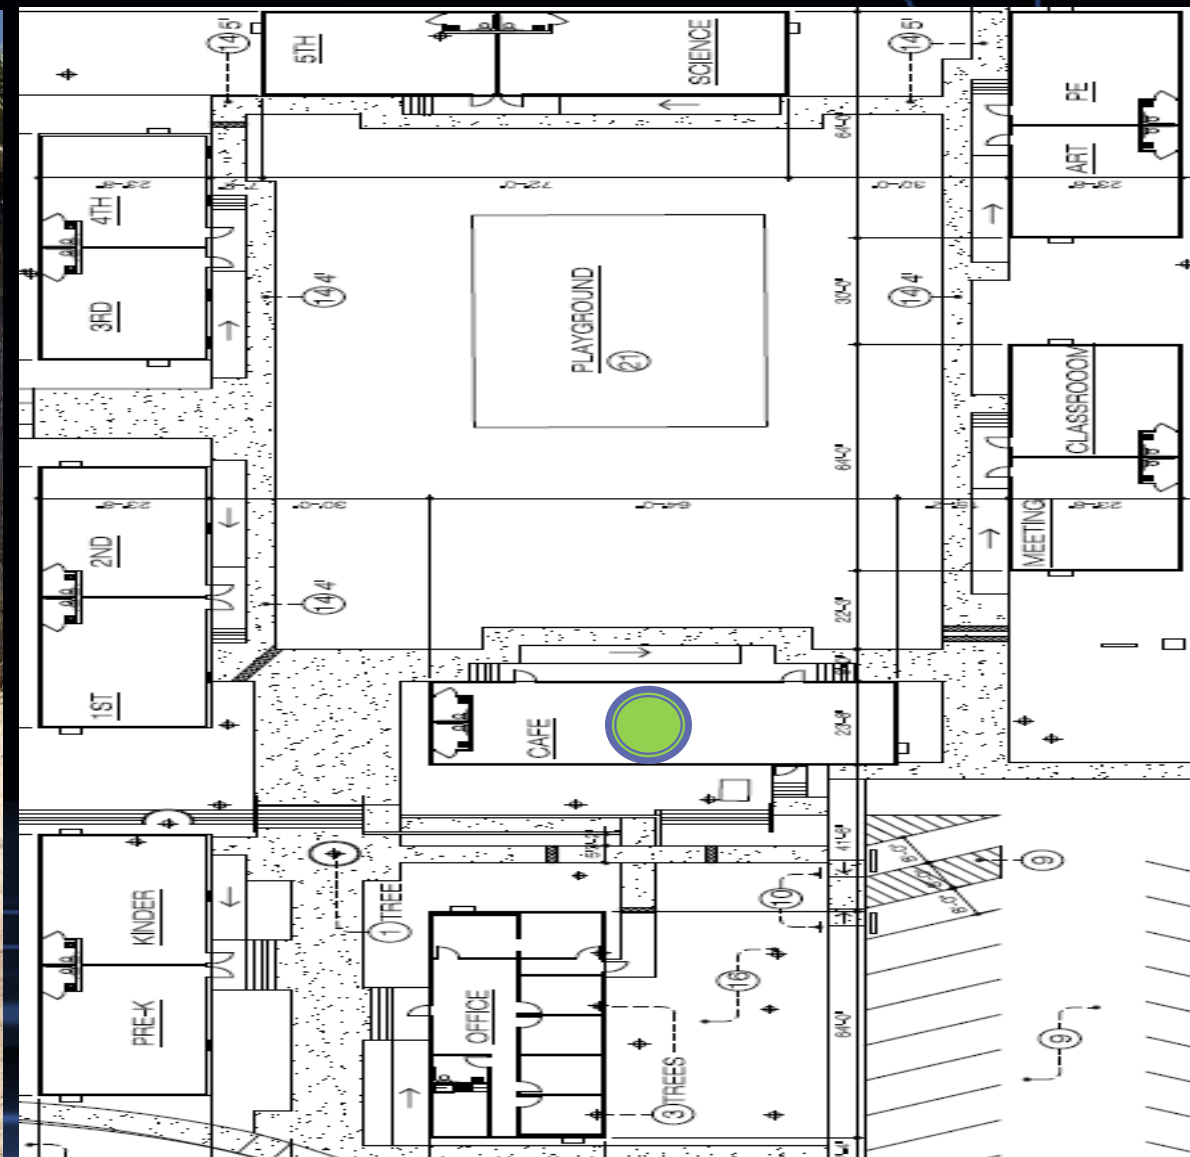

Laughlin Elementary STEM Magnet School