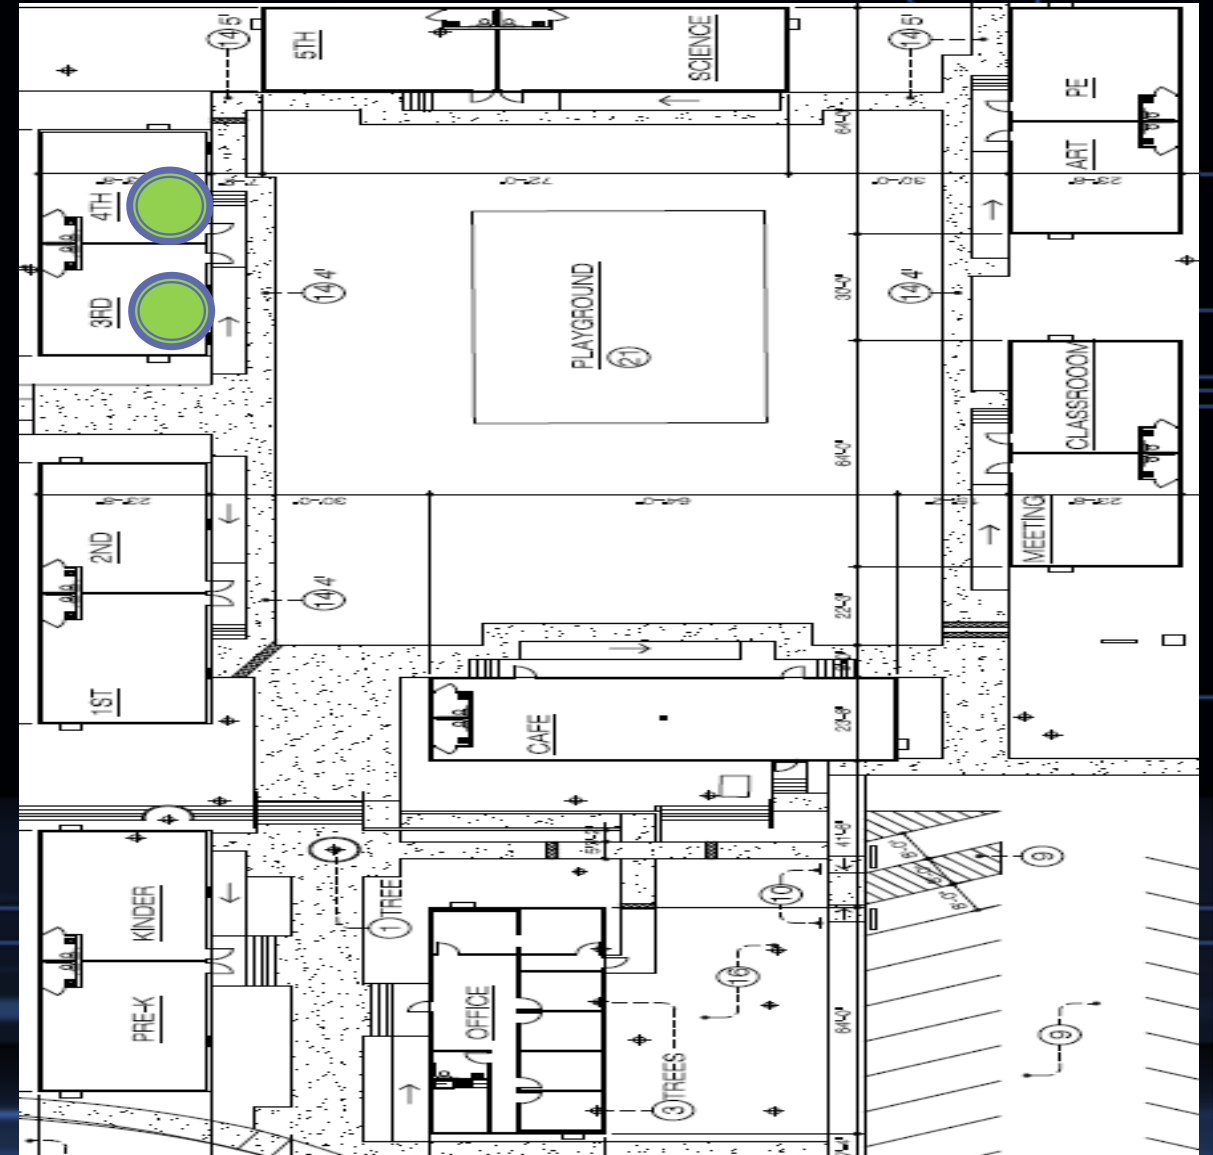

Laughlin Elementary STEM Magnet School