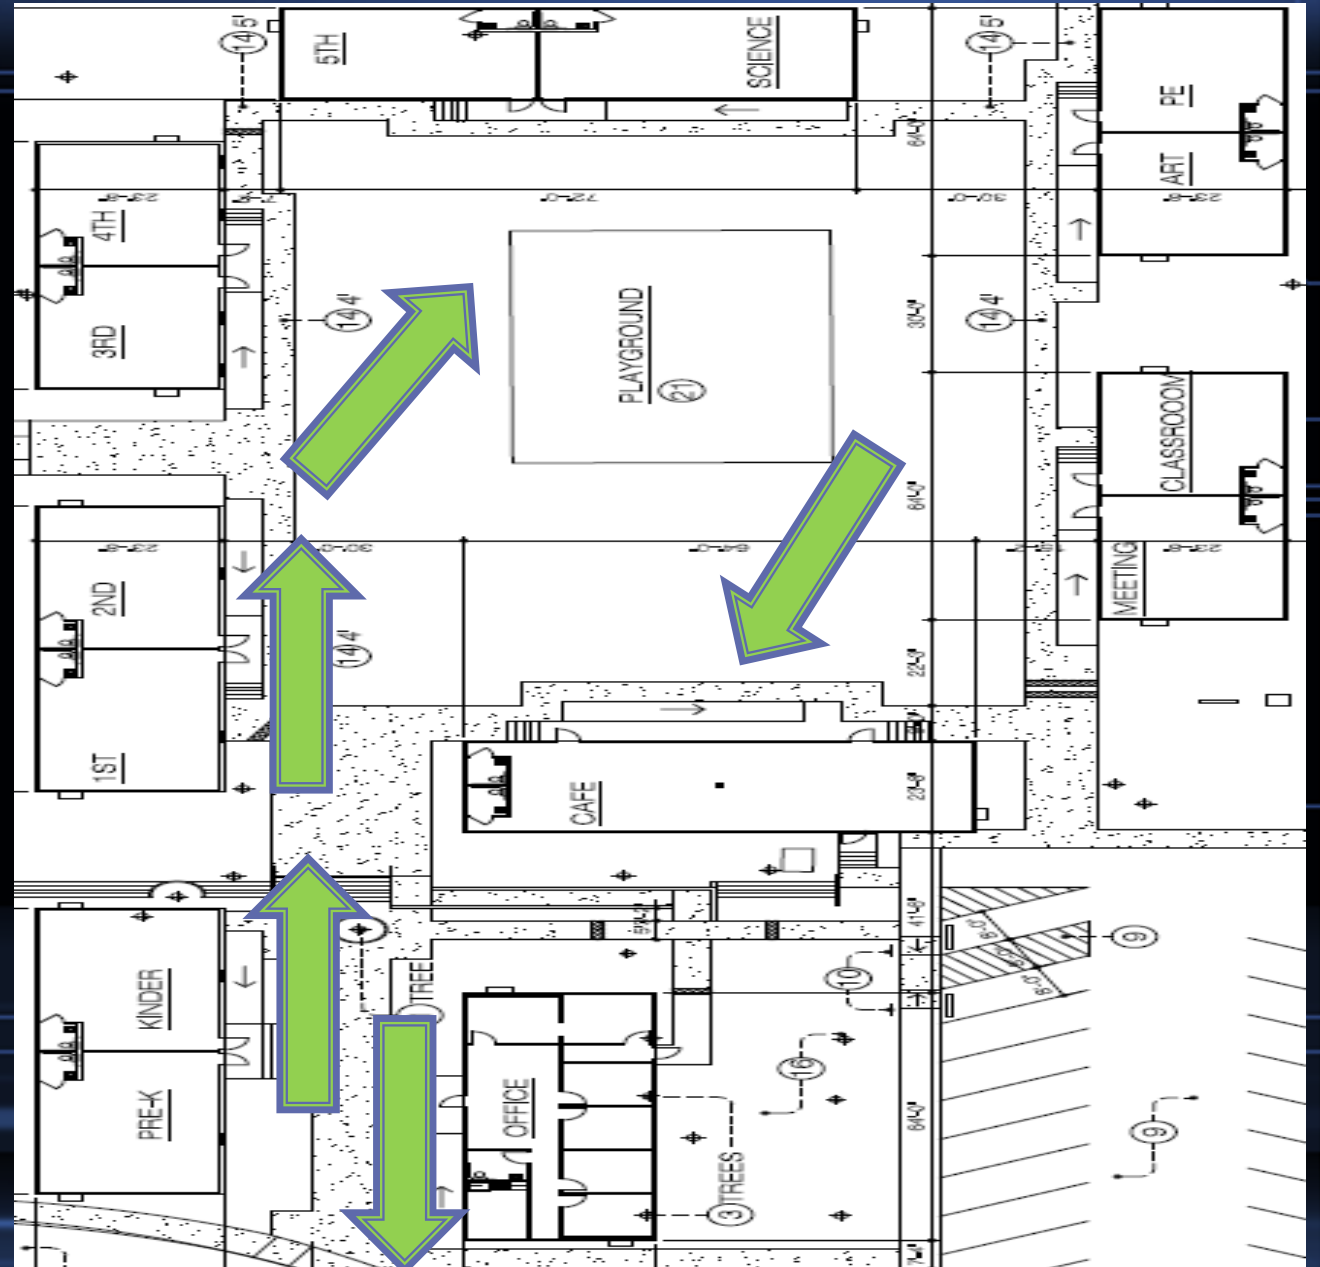

Laughlin Campus Report

PROJECT STATUS 4/16/2018

Laughlin Elementary STEM Magnet School

- ✓ Arrival of first modular - 2-16-18
- ✓ Set crew arrives to join buildings - 2-23-18
- ✓ Set crew finishes - 3-15-18
- ✓ Technology Cable Installation – In Progress
- ✓ Parking Lot – 4-1-18
 - Floor Waxing – 5-1-18
 - Food Service Equipment Delivered 5-7-18
 - Furniture Delivery – 5-7-18
 - Walkways - 5-15-18
 - Interior work, data intercom - 5-15-18
 - Fire & Security finished - 5-15-18
 - Substantial Completion - 5-15-18
 - SFDR Board of Trustees Visit – 5-15-18
 - Hosting Day Camp – July 17th , 18th , 19th