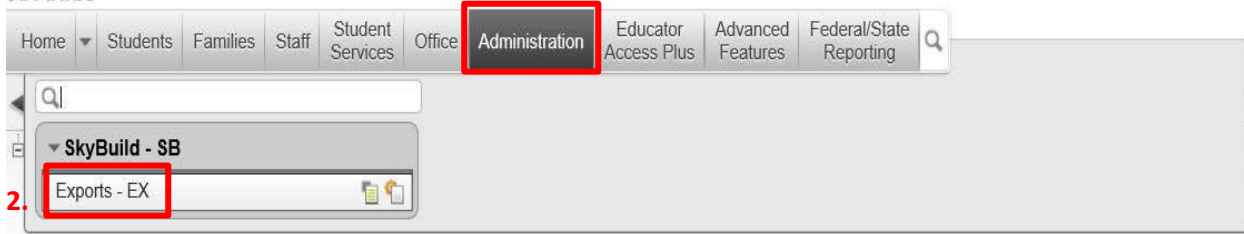

HOW TO GENERATE SKYBUILD REPORTS

1.  **Campus of Choice**

After clicking *Export*, click *Back* and perform the following steps to retrieve the file:

CONGRATULATIONS! You have just generated your campus demographic report!!