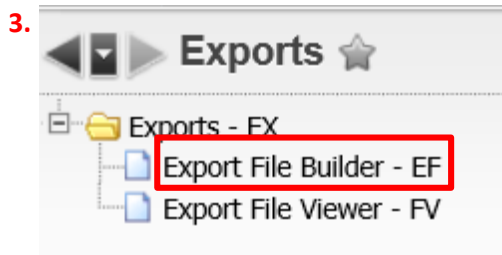

HOW TO GENERATE SKYBUILD REPORTS

1.  **Campus of Choice**

After clicking *Export*, click *Back* and perform the following steps to retrieve the file:

CONGRATULATIONS! You have just generated your campus demographic report!!