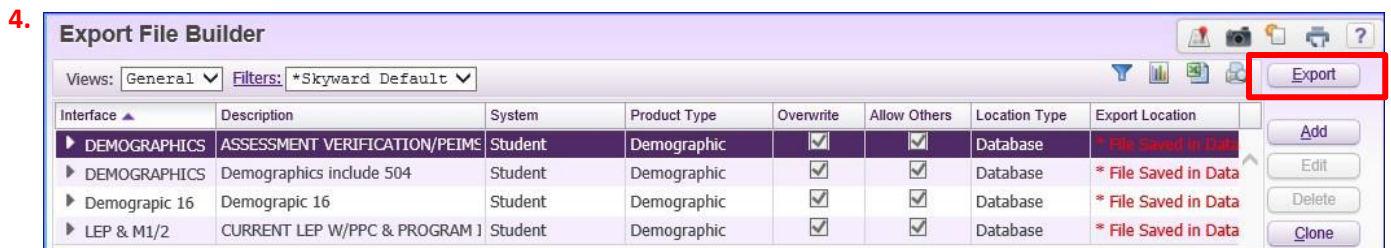

HOW TO GENERATE SKYBUILD REPORTS

1.  **Campus of Choice**

After clicking *Export*, click *Back* and perform the following steps to retrieve the file:

CONGRATULATIONS! You have just generated your campus demographic report!!