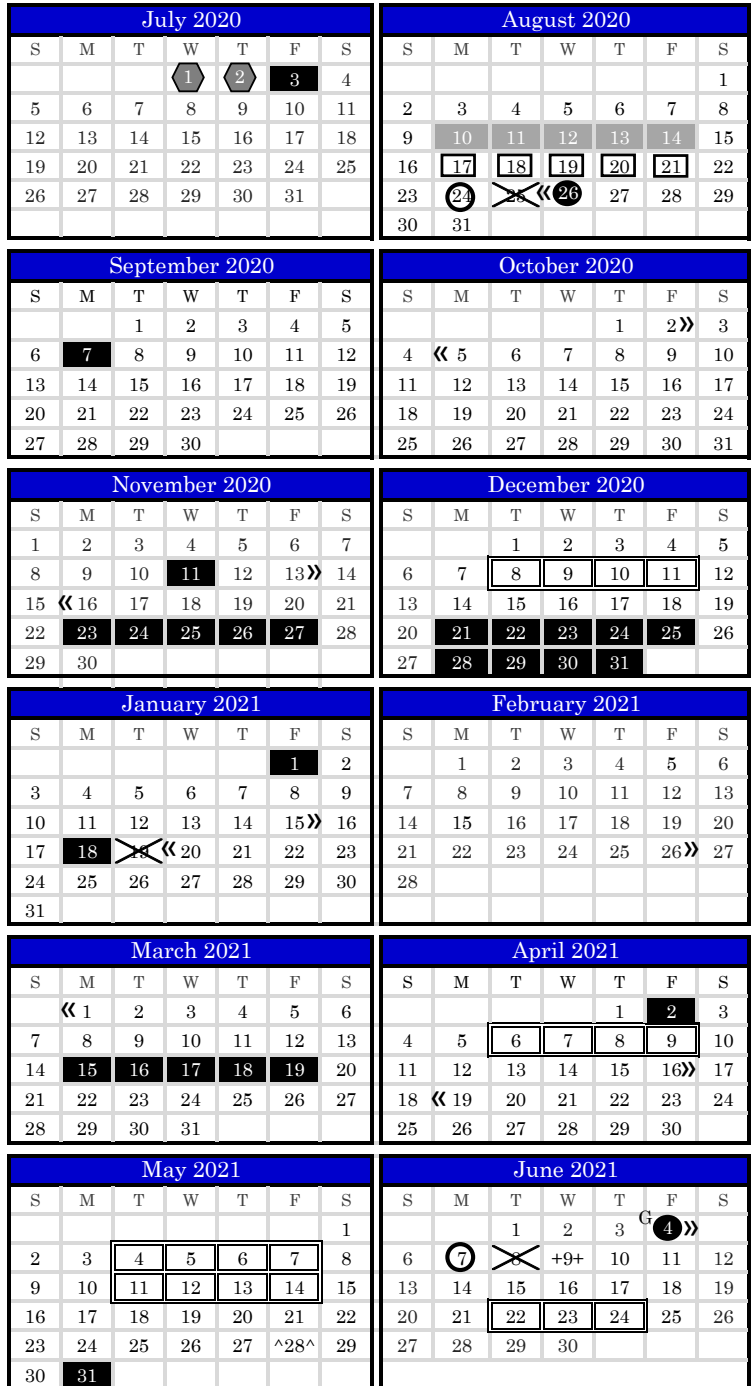

INSTRUCTIONAL DAYS		TEACHER WORKING DAYS	
1st Six Weeks	27 Days	1st Six Weeks	34 Days
2nd Six Weeks	29 Days	2nd Six Weeks	29 Days
3rd Six Weeks	30 Days	3rd Six Weeks	30 Days
4th Six Weeks	28 Days	4th Six Weeks	29 Days
5th Six Weeks	29 Days	5th Six Weeks	29 Days
6th Six Weeks	34 Days	6th Six Weeks	36 Days
TOTAL	177 Days	TOTAL	187 Days

Legend	
	District Closed
	Staff Development
	New Teacher Orientation
	First/Last Day of School
	STAAR Testing
	Beginning/End of Six Weeks
	RTI Data or Planning Day
	Make Up Day
	Graduation
	Last day for Seniors
	Teacher Work Day

Elementary Instructional Minutes:
76,995
(1,395)
7:50 AM - 3:05 PM
435 Total Instructional Minutes

SFMMS/DRMS Instructional Minutes:
76,995
(1,395)
8:15 AM - 3:30 PM
435 Total Instructional Minutes

DRFS/DRHS Instructional Minutes:
78,765
(3,165)
8:10 AM - 3:35 PM
445 Total Instructional Minutes

Seniors Instructional Minutes:
76,985
(1,385)
8:10 AM - 3:35 PM
445 Total Instructional Minutes